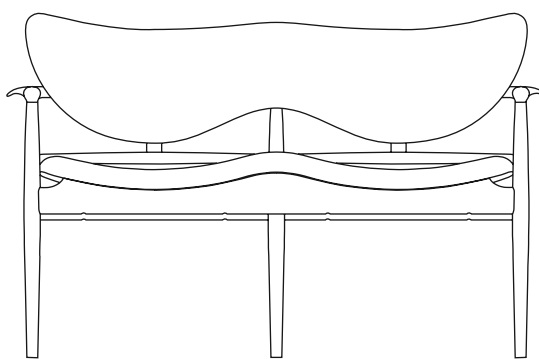

48 SOFA BENCH 1948

The 48 Sofa Bench is part of the 48 Series, which was presented at the Cabinet Makers' Guild Exhibition in 1948. Even to the modern eye, it is clear that Finn Juhl's ideas reached far into the future, when they were presented in 1948. The Sofa Bench embraces the seated person while the rounded surfaces are shaped to fit the gravity of the resting body and its proportions. The organically shaped double seat and backrests are raised from the carrying frame in an almost demonstrative manner. Visually this lifts the seated person, making it appear as if the law of gravity has been defeated.

PRODUCT INFO

CATEGORY	Sofa Bench
DESIGN	Finn Juhl
YEAR	1948, relaunched in 2018
MATERIALS	Frame: Oak/walnut or walnut Upholstery: Textile or leather
DIMENSIONS	Size: W 125 cm x D 63 cm x H 80 cm Seat height: 44 cm Weight: 16 kg Cbm: 0,89 m³ Fabric consumption: 3,25 m

triode

28 rue Jacob 75006 Paris
+33 (0)1 43 29 40 05

contact@triodedesign.com
www.triodedesign.com

63 cm

125 cm

80 cm